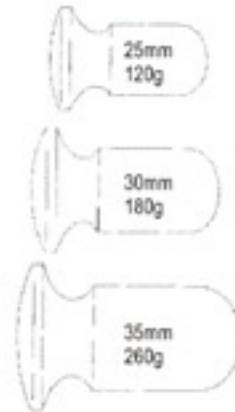

# HÄMMER MALLETS

MARTILLOS Y MAZOS  
MAILLETS  
MARTELLI

KB

Ganzmetall 360g

| Article No. | Size   |
|-------------|--------|
| KB.204.20   | 20,0cm |

Collin 220g / Ø 30mm

| Article No. | Size   |
|-------------|--------|
| KB.208.20   | 20,0cm |

Lucae 260g / Ø 25mm

| Article No. | Size   |
|-------------|--------|
| KB.210.02   | 19,5cm |

Hajek 140g (Kopf) / Ø 27mm

| Article No. | Size   |
|-------------|--------|
| KB.210.19   | 21,5cm |

Doyen / 21,0cm

| Article No. | Weight |
|-------------|--------|
| KB.212.01   | 120g   |
| KB.212.02   | 180g   |
| KB.212.03   | 260g   |

Partsch 200g / Ø 22mm

| Article No. | Size   |
|-------------|--------|
| KB.214.19   | 18,0cm |

Williger / 24,0cm

| Article No. | Weight |
|-------------|--------|
| KB.216.01   | 300g   |
| KB.216.02   | 340g   |
| KB.216.03   | 400g   |

Hammer 530g  
 Ø 30/40mm

| Article No. | Size   |
|-------------|--------|
| KB.220.26   | 26,0cm |