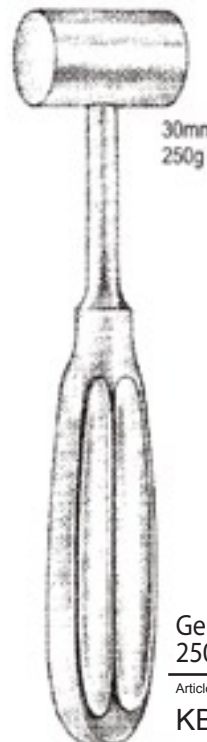

30mm
250g

Gerzog
250g / Ø 30mm

Article No.	Size
KB.250.19	19,5cm