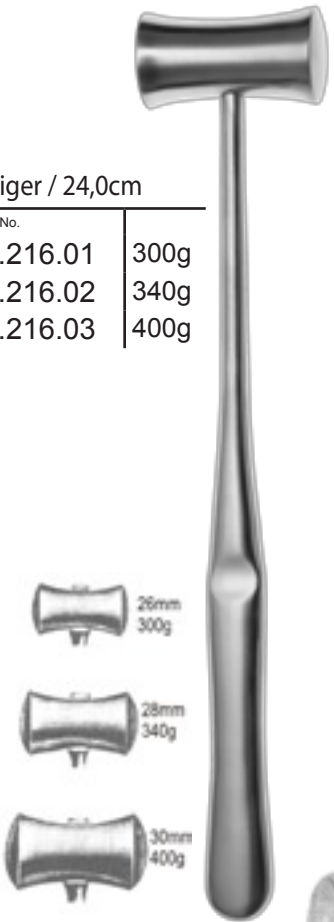

Lucae 260g / Ø 25mm

| Article No. | Size   |
|-------------|--------|
| KB.210.02   | 19,5cm |

Hajek 140g (Kopf) / Ø 27mm

| Article No. | Size   |
|-------------|--------|
| KB.210.19   | 21,5cm |

Doyen / 21,0cm

| Article No. | Weight |
|-------------|--------|
| KB.212.01   | 120g   |
| KB.212.02   | 180g   |
| KB.212.03   | 260g   |

Partsch 200g / Ø 22mm

| Article No. | Size   |
|-------------|--------|
| KB.214.19   | 18,0cm |

Williger / 24,0cm

| Article No. | Weight |
|-------------|--------|
| KB.216.01   | 300g   |
| KB.216.02   | 340g   |
| KB.216.03   | 400g   |

Hammer 530g  
 Ø 30/40mm

| Article No. | Size   |
|-------------|--------|
| KB.220.26   | 26,0cm |

Mit Stahlkopf / Ø 30mm

| Article No. | Size   |
|-------------|--------|
| KB.222.24   | 24,0cm |

Mit Wechselbern Backen  
 370g / Ø 37mm

| Article No. | Size   |
|-------------|--------|
| KB.224.22   | 22,5cm |