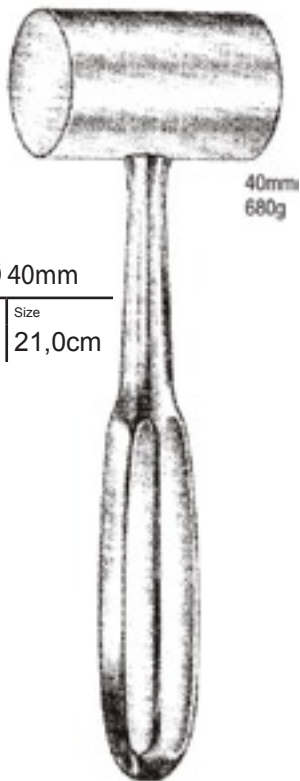

Rückschlagfrei

|             |        |
|-------------|--------|
| Article No. | Size   |
| KB.238.29   | 27,0cm |

Ferozell / Stahl  
 26,5cm

|             |      |
|-------------|------|
| Article No. |      |
| KB.240.01   | 450g |
| KB.240.02   | 900g |

Bergmann / Ø 50mm

|             |        |
|-------------|--------|
| Article No. | Size   |
| KB.242.23   | 23,5cm |

30mm

42mm  
 400g

400g / Ø 30 - 42mm

|             |        |
|-------------|--------|
| Article No. | Size   |
| KB.244.24   | 24,0cm |

45mm  
 300g

Bergmann  
 300g / Ø 45mm

|             |        |
|-------------|--------|
| Article No. | Size   |
| KB.246.24   | 24,5cm |

30mm  
 250g

Gerzog  
 250g / Ø 30mm

|             |        |
|-------------|--------|
| Article No. | Size   |
| KB.250.19   | 19,5cm |

# HÄMMER MALLETS

MARTILLOS Y MAZOS  
MAILLETS  
MARTELLI

KB

Kirk 680g / Ø 40mm

| Article No. | Size   |
|-------------|--------|
| KB.250.21   | 21,0cm |

Spezial Hammer  
24,0cm

| Article No. | Weight |
|-------------|--------|
| KB.254.01   | 350g   |
| KB.254.02   | 500g   |
| KB.254.03   | 700g   |