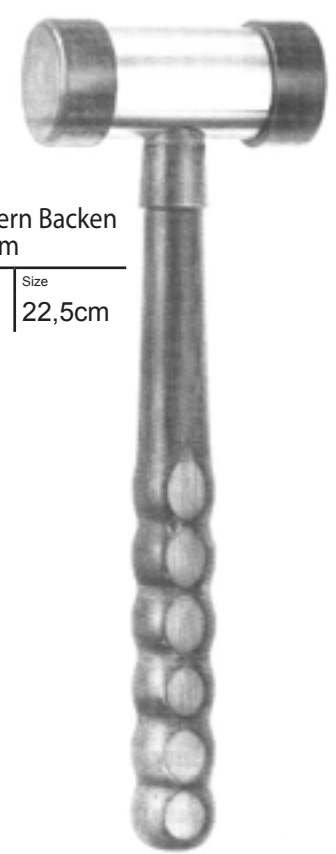

| Article No. | Weight |
|-------------|--------|
| KB.212.01   | 120g   |
| KB.212.02   | 180g   |
| KB.212.03   | 260g   |

Partsch 200g / Ø 22mm

| Article No. | Size   |
|-------------|--------|
| KB.214.19   | 18,0cm |

Williger / 24,0cm

| Article No. | Weight |
|-------------|--------|
| KB.216.01   | 300g   |
| KB.216.02   | 340g   |
| KB.216.03   | 400g   |

Hammer 530g  
 Ø 30/40mm

| Article No. | Size   |
|-------------|--------|
| KB.220.26   | 26,0cm |

Mit Stahlkopf / Ø 30mm

| Article No. | Size   |
|-------------|--------|
| KB.222.24   | 24,0cm |

Mit Wechselbern Backen  
 370g / Ø 37mm

| Article No. | Size   |
|-------------|--------|
| KB.224.22   | 22,5cm |